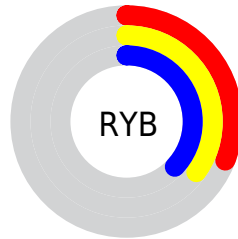

- Red (31%)
- Yellow (35%)
- Blue (37%)