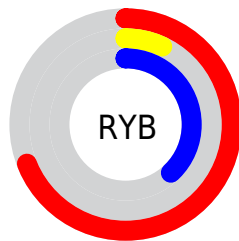

- Red (69%)
- Yellow (7%)
- Blue (38%)