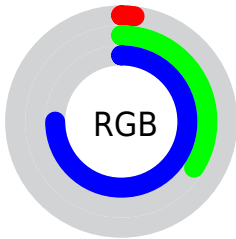

Distribution

- Red (2%)
- Green (34%)
- Blue (75%)