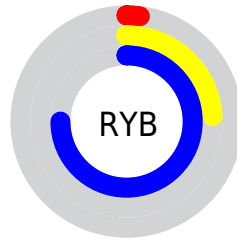

- Red (2%)
- Yellow (24%)
- Blue (75%)