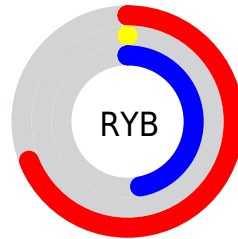

- Red (69%)
- Yellow (0%)
- Blue (47%)