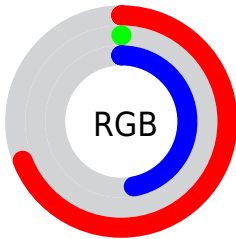

Distribution

- Red (69%)
- Green (0%)
- Blue (47%)