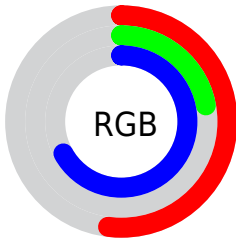

Distribution

- Red (52%)
- Green (22%)
- Blue (67%)