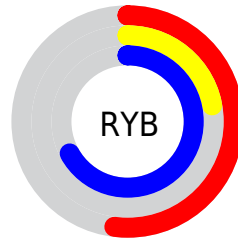

- Red (52%)
- Yellow (22%)
- Blue (67%)