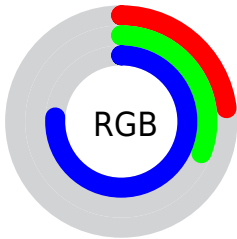

Distribution

Red (23%)

Green (31%)

Blue (76%)