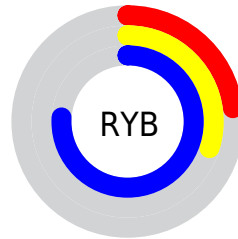

# Details

The CIELCh color `39, 69.656, 296.077` is a dark color, and the websafe version is hex `333399`. The color can be described as dark muted blue. A complement of this color would be `71, 59.248, 95.178`, and the grayscale version is `37, 0.005, 296.813`.

A 20% lighter version of the original color is `59, 69.392, 296.145`, and `21, 68.423, 299.600` is the 20% darker color. If you saturate the color by 10%, you get `34, 80.743, 298.864`, and if you desaturate by 10%, it is `44, 58.618, 293.417`.

# Distribution

Red (23%)

Green (31%)

Blue (76%)

Red (23%)

Yellow (30%)

Blue (76%)

Cyan (70%)