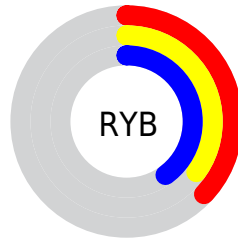

- Red (37%)
- Yellow (35%)
- Blue (40%)