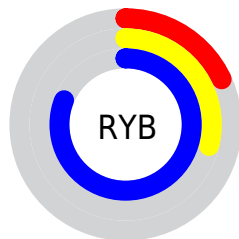

- Red (18%)
- Yellow (29%)
- Blue (81%)