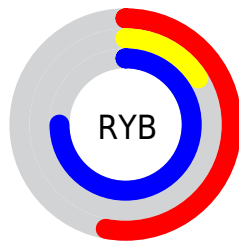

- Red (53%)
- Yellow (16%)
- Blue (75%)