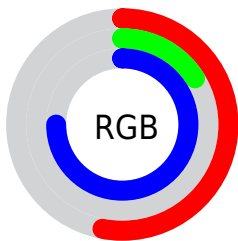

Distribution

- Red (53%)
- Green (16%)
- Blue (75%)