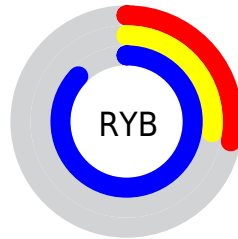

- Red (28%)
- Yellow (27%)
- Blue (87%)