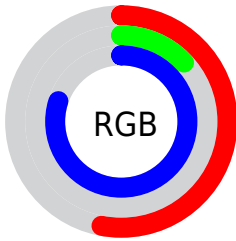

Distribution

- Red (53%)
- Green (13%)
- Blue (80%)