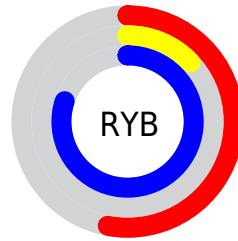

- Red (53%)
- Yellow (13%)
- Blue (80%)