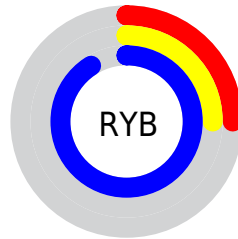

## Conversions Part 2

<b>Format</b>	<b>Color</b>
R <sub>YB</sub>	65, 65, 231
Decimal	4276711
CIE Lab	39.00, 52.55, -83.07
CIE LCh	39, 98.301, 302.319
Yxy	10.6589, 0.1747, 0.1008
Android (android.graphics.Color)	4282466791 (0xFF4141E7)
YUV	83.9240, 72.5085, -16.5963
Hunter-Lab	32.6480, 43.8639, -116.3095

# Details

The CIELCh color **39, 98.301, 302.319** is a dark color, and the websafe version is hex **3333CC**. The color can be described as dark muted blue. A complement of this color would be **89, 77.821, 103.779**, and the grayscale version is **35, 0.005, 296.813**.

A 20% lighter version of the original color is **57, 79.506, 301.978**, and **22, 95.318, 304.820** is the 20% darker color. If you saturate the color by 10%, you get **34, 111.083, 304.298**, and if you desaturate by 10%, it is **45, 83.840, 300.101**.

# Distribution

- Red (25%)
- Green (25%)
- Blue (91%)

- Red (25%)
- Yellow (25%)
- Blue (91%)

- Cyan (72%)
- Magenta (72%)
- Yellow (0%)
- Black (9%)

- Cyan (75%)
- Magenta (75%)
- Yellow (9%)