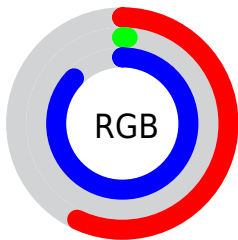

Distribution

- Red (57%)
- Green (1%)
- Blue (87%)