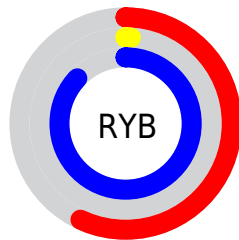

- Red (57%)
- Yellow (1%)
- Blue (87%)