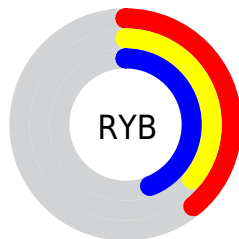

- Red (39%)
- Yellow (36%)
- Blue (44%)