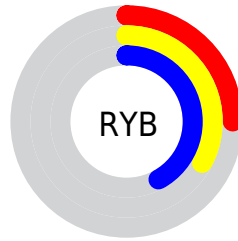

- Red (25%)
- Yellow (33%)
- Blue (42%)