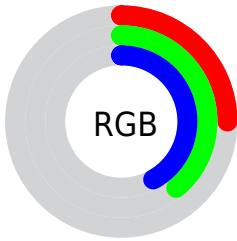

Distribution

- Red (25%)
- Green (39%)
- Blue (42%)