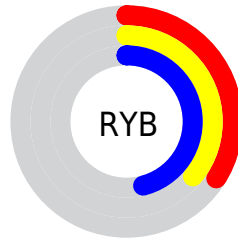

- Red (34%)
- Yellow (36%)
- Blue (46%)