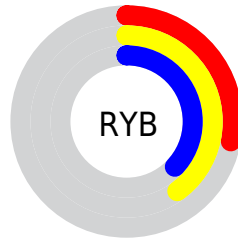

## Conversions Part 2

Format	Color
<a href="#">RYB</a>	<a href="#">71, 101, 95</a>
Decimal	<a href="#">5072199</a>
CIELab	<a href="#">40.00, -15.38, 14.16</a>
CIElCh	<a href="#">40, 20.903, 137.365</a>
Yxy	<a href="#">11.2510, 0.3175, 0.4070</a>
Android (android.graphics.Color)	<a href="#">4283262279 (0xFF4D6547)</a>
YUV	<a href="#">90.4040, -9.5662, -11.7553</a>
Hunter-Lab	<a href="#">33.5425, -11.9899, 10.0231</a>

# Details

The CIELCh color **40, 20.903, 137.365** is a dark color, and the websafe version is hex **666633**. A complement of this color would be **34, 21.172, 320.051**, and the grayscale version is **38, 0.005, 296.813**.

A 20% lighter version of the original color is **60, 20.593, 137.251**, and **20, 20.849, 136.810** is the 20% darker color. If you saturate the color by 10%, you get **39, 27.833, 136.766**, and if you desaturate by 10%, it is **41, 13.878, 137.915**.

# Distribution

- Red (30%)
- Green (40%)
- Blue (28%)

- Red (28%)
- Yellow (40%)
- Blue (37%)

- Cyan (24%)
- Magenta (0%)
- Yellow (30%)
- Black (61%)

- Cyan (70%)
- Magenta (61%)
- Yellow (72%)