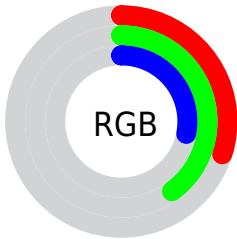

Distribution

- Red (30%)
- Green (40%)
- Blue (28%)