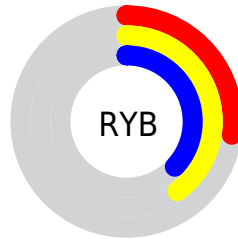

## Conversions Part 2

Format	Color
<a href="#">RYB</a>	<a href="#">70, 101, 94</a>
Decimal	<a href="#">5072198</a>
CIELab	<a href="#">40.00, -15.56, 14.73</a>
CIELCh	<a href="#">40, 21.424, 136.573</a>
Yxy	<a href="#">11.2510, 0.3188, 0.4097</a>
Android (android.graphics.Color)	<a href="#">4283262278 (0xFF4D6546)</a>
YUV	<a href="#">90.2900, -10.0030, -11.6553</a>
Hunter-Lab	<a href="#">33.5425, -12.1022, 10.3001</a>

# Details

The CIELCh color **40, 21.424, 136.573** is a dark color, and the websafe version is hex **666633**. A complement of this color would be **33, 21.753, 319.294**, and the grayscale version is **38, 0.005, 296.813**.

A 20% lighter version of the original color is **60, 21.085, 136.518**, and **20, 21.398, 135.933** is the 20% darker color. If you saturate the color by 10%, you get **39, 28.288, 135.995**, and if you desaturate by 10%, it is **41, 14.458, 137.110**.

# Distribution

- Red (30%)
- Green (40%)
- Blue (27%)

- Red (27%)
- Yellow (40%)
- Blue (37%)

- Cyan (24%)
- Magenta (0%)
- Yellow (31%)
- Black (61%)

- Cyan (70%)
- Magenta (61%)
- Yellow (73%)