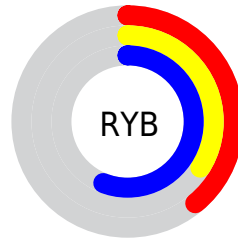

# Details

The CIELCh color  $40, 35.713, 302.216$  is a dark color, and the websafe version is hex  $666699$ . A complement of this color would be  $57, 32.641, 116.354$ , and the grayscale version is  $41, 0.006, 296.813$ .

A 20% lighter version of the original color is  $60, 35.529, 302.000$ , and  $20, 35.307, 302.240$  is the 20% darker color. If you saturate the color by 10%, you get  $35, 45.282, 303.291$ , and if you desaturate by 10%, it is  $45, 26.391, 301.237$ .

# Distribution

Red (39%)

Green (34%)

Blue (56%)

Red (39%)

Yellow (34%)

Blue (56%)

Cyan (31%)