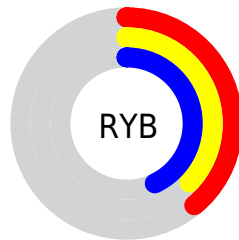

# Details

The CIELCh color **41, 10.056, 305.324** is a dark color, and the websafe version is hex **666666**. A complement of this color would be **46, 9.818, 123.888**, and the grayscale version is **41, 0.006, 296.813**.

A 20% lighter version of the original color is **61, 10.523, 305.655**, and **21, 9.773, 305.057** is the 20% darker color. If you saturate the color by 10%, you get **37, 17.235, 305.906**, and if you desaturate by 10%, it is **45, 3.091, 304.789**.

# Distribution

Red (39%)

Green (37%)

Blue (43%)

Red (39%)

Yellow (37%)

Blue (43%)

Cyan (9%)