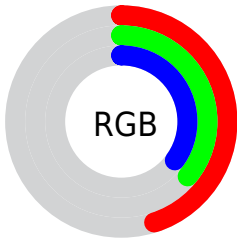

Distribution

Red (45%)

Green (36%)

Blue (35%)