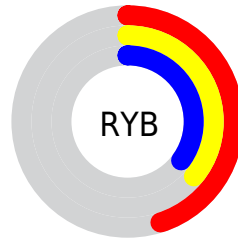

## Conversions Part 2

Format	Color
<a href="#">RYB</a>	<a href="#">116, 91, 88</a>
Decimal	<a href="#">7625560</a>
CIELab	<a href="#">41.00, 9.72, 5.62</a>
CIELCh	<a href="#">41, 11.228, 30.049</a>
Yxy	<a href="#">11.8645, 0.3583, 0.3355</a>
Android (android.graphics.Color)	<a href="#">4285815640</a> ( <a href="#">0xFF745B58</a> )
YUV	<a href="#">98.1330, -4.9956, 15.6694</a>
Hunter-Lab	<a href="#">34.4449, 5.3733, 5.4772</a>

# Details

The CIELCh color **41, 11.228, 30.049** is a dark color, and the websafe version is hex **666666**. A complement of this color would be **46, 9.582, 209.197**, and the grayscale version is **42, 0.006, 296.813**.

A 20% lighter version of the original color is **61, 11.064, 29.121**, and **21, 11.178, 28.553** is the 20% darker color. If you saturate the color by 10%, you get **38, 16.509, 30.651**, and if you desaturate by 10%, it is **44, 6.325, 29.626**.

# Distribution

Red (45%)

Green (36%)

Blue (35%)

Red (45%)

Yellow (36%)

Blue (35%)

Cyan (0%)