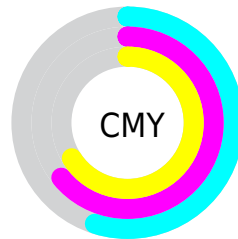

A 20% lighter version of the original color is **61, 11.064, 29.121**, and **21, 11.178, 28.553** is the 20% darker color. If you saturate the color by 10%, you get **38, 16.509, 30.651**, and if you desaturate by 10%, it is **44, 6.325, 29.626**.

# Distribution

Red (45%)

Green (36%)

Blue (35%)

Red (45%)

Yellow (36%)

Blue (35%)

Cyan (0%)

Magenta (22%)

Yellow (24%)

Black (55%)

Cyan (55%)

Magenta (64%)

Yellow (66%)