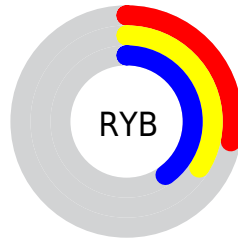

Conversions

Conversions Part 2

Format	Color
R_{YB}	72, 87, 102
Decimal	4744806
CIE _{Lab}	41.00, -10.88, -3.54
CIE _{LCh}	41, 11.446, 198.035
Yxy	11.8645, 0.2729, 0.3289
Android (android.graphics.Color)	4282934886 (0xFF486666)
YUV	93.0300, 4.4222, -18.4433
Hunter-Lab	34.4449, -9.2670, -0.6183

Details

The CIELCh color **41, 11.446, 198.035** is a dark color, and the websafe version is hex **336666**. A complement of this color would be **34, 13.793, 21.614**, and the grayscale version is **40, 0.006, 296.813**.

A 20% lighter version of the original color is **61, 11.297, 198.407**, and **21, 11.381, 197.341** is the 20% darker color. If you saturate the color by 10%, you get **40, 14.765, 197.630**, and if you desaturate by 10%, it is **42, 7.796, 198.484**.

Distribution

-  Red (28%)
-  Green (40%)
-  Blue (40%)

-  Red (28%)
-  Yellow (34%)
-  Blue (40%)

-  Cyan (29%)
-  Magenta (0%)
-  Yellow (0%)
-  Black (60%)

-  Cyan (72%)
-  Magenta (60%)
-  Yellow (60%)