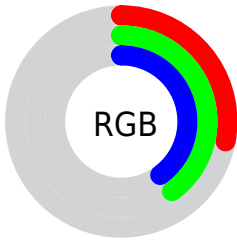

Distribution

- Red (28%)
- Green (40%)
- Blue (40%)