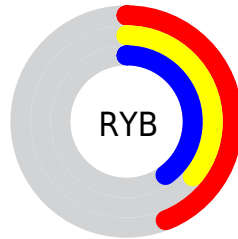

- Red (44%)
- Yellow (36%)
- Blue (40%)