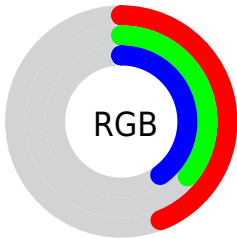

Distribution

- Red (44%)
- Green (36%)
- Blue (40%)