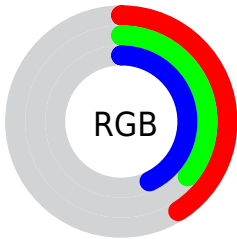

Distribution

- Red (41%)
- Green (36%)
- Blue (43%)