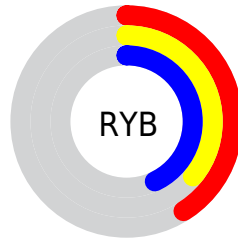

- Red (41%)
- Yellow (36%)
- Blue (43%)