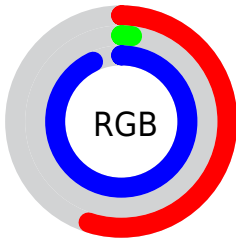

Distribution

- Red (55%)
- Green (2%)
- Blue (93%)