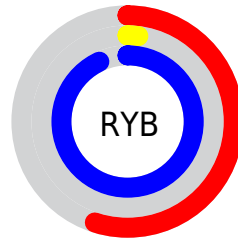

- Red (55%)
- Yellow (2%)
- Blue (93%)