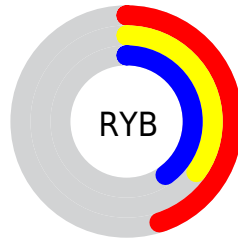

A 20% lighter version of the original color is  $61, 13.473, 348.059$ , and  $21, 13.344, 349.073$  is the 20% darker color. If you saturate the color by 10%, you get  $38, 19.387, 349.930$ , and if you desaturate by 10%, it is  $44, 7.581, 347.851$ .

# Distribution

Red (45%)

Green (35%)

Blue (40%)

Red (45%)

Yellow (35%)

Blue (40%)

Cyan (0%)