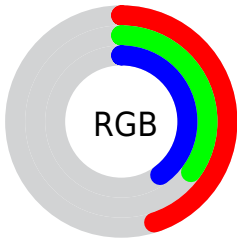

Distribution

Red (45%)

Green (35%)

Blue (40%)