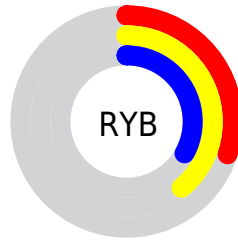

- Red (30%)
- Yellow (39%)
- Blue (33%)