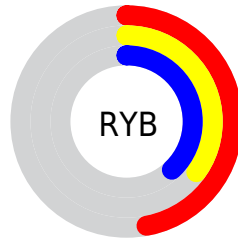

- Red (47%)
- Yellow (35%)
- Blue (38%)