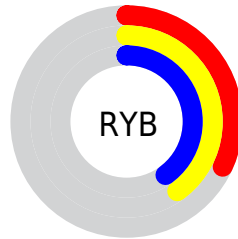

Details

The CIELCh color **41, 14.325, 144.635** is a dark color, and the websafe version is hex **666666**. A complement of this color would be **37, 14.342, 326.834**, and the grayscale version is **40, 0.006, 296.813**.

A 20% lighter version of the original color is **61, 14.442, 143.641**, and **21, 14.257, 144.028** is the 20% darker color. If you saturate the color by 10%, you get **40, 21.630, 143.879**, and if you desaturate by 10%, it is **42, 7.001, 145.296**.

Distribution

Red (32%)

Green (40%)

Blue (33%)

Red (32%)

Yellow (40%)

Blue (40%)

Cyan (20%)