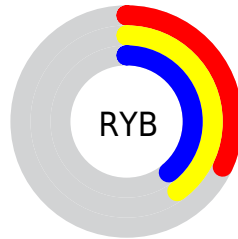

- Red (32%)
- Yellow (40%)
- Blue (39%)