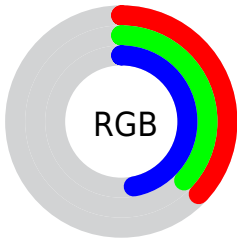

Distribution

Red (37%)

Green (37%)

Blue (47%)