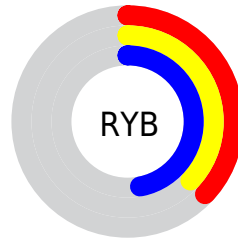

## Conversions Part 2

<b>Format</b>	<b>Color</b>
<b>R<sub>YB</sub></b>	94, 95, 119
Decimal	6184823
CIE Lab	41.00, 5.19, -13.62
CIE LCh	41, 14.579, 290.859
Yxy	11.8645, 0.2796, 0.2763
Android (android.graphics.Color)	4284374903 (0xFF5E5F77)
YUV	97.4370, 10.6306, -3.0142
Hunter-Lab	34.4449, 1.9433, -8.7139

# Details

The CIELCh color  $41, 14.579, 290.859$  is a dark color, and the websafe version is hex  $666666$ . A complement of this color would be  $49, 13.971, 106.527$ , and the grayscale version is  $41, 0.006, 296.813$ .

A 20% lighter version of the original color is  $61, 14.658, 291.798$ , and  $21, 14.883, 290.514$  is the 20% darker color. If you saturate the color by 10%, you get  $37, 21.930, 292.256$ , and if you desaturate by 10%, it is  $45, 7.506, 289.662$ .

# Distribution

Red (37%)

Green (37%)

Blue (47%)

Red (37%)

Yellow (37%)

Blue (47%)

Cyan (21%)