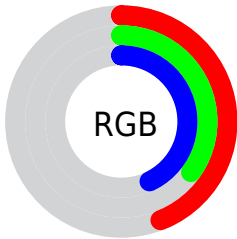

Distribution

- Red (44%)
- Green (35%)
- Blue (43%)