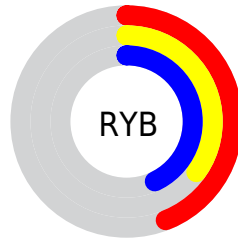

- Red (44%)
- Yellow (35%)
- Blue (43%)