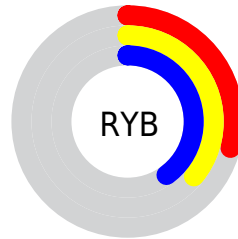

## Conversions Part 2

<b>Format</b>	<b>Color</b>
<b>RYB</b>	74, 93, 103
Decimal	4876121
CIELab	41.00, -13.92, 4.48
CIElCh	41, 14.625, 162.165
Yxy	11.8645, 0.2907, 0.3644
Android (android.graphics.Color)	4283066201 (0xFF4A6759)
YUV	92.7330, -1.8404, -16.4288
Hunter-Lab	34.4449, -11.2219, 4.7790

# Details

The CIELCh color **41, 14.625, 162.165** is a dark color, and the websafe version is hex **336666**. A complement of this color would be **35, 15.157, 347.038**, and the grayscale version is **39, 0.006, 296.813**.

A 20% lighter version of the original color is **61, 14.609, 162.800**, and **21, 14.387, 162.559** is the 20% darker color. If you saturate the color by 10%, you get **40, 19.643, 161.109**, and if you desaturate by 10%, it is **42, 9.477, 163.117**.

# Distribution

Red (29%)

Green (40%)

Blue (35%)

Red (29%)

Yellow (36%)

Blue (40%)

Cyan (28%)