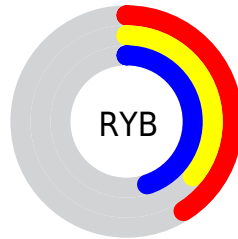

- Red (41%)
- Yellow (36%)
- Blue (45%)