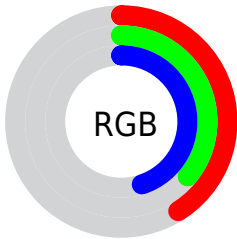

Distribution

- Red (41%)
- Green (36%)
- Blue (45%)