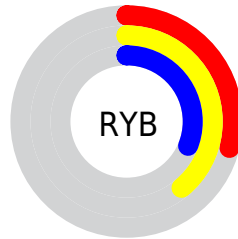

## Conversions Part 2

<b>Format</b>	<b>Color</b>
<b>R<sub>YB</sub></b>	74, 99, 78
Decimal	6251338
CIE <sub>Lab</sub>	41.00, -6.32, 13.72
CIE <sub>LCh</sub>	41, 15.105, 114.716
Yxy	11.8645, 0.3417, 0.3887
Android (android.graphics.Color)	4284441418 (0xFF5F634A)
YUV	94.9540, -10.3303, 0.0403
Hunter-Lab	34.4449, -6.2316, 9.9490

# Details

The CIELCh color  $41, 15.105, 114.716$  is a dark color, and the websafe version is hex  $666633$ . A complement of this color would be  $33, 15.924, 298.469$ , and the grayscale version is  $40, 0.006, 296.813$ .

A 20% lighter version of the original color is  $61, 15.163, 114.676$ , and  $21, 15.393, 116.239$  is the 20% darker color. If you saturate the color by 10%, you get  $41, 20.965, 114.035$ , and if you desaturate by 10%, it is  $41, 9.153, 115.411$ .

# Distribution

- Red (37%)
- Green (39%)
- Blue (29%)

- Red (29%)
- Yellow (39%)
- Blue (31%)

- Cyan (4%)
- Magenta (0%)
- Yellow (25%)
- Black (61%)

- Cyan (63%)
- Magenta (61%)
- Yellow (71%)