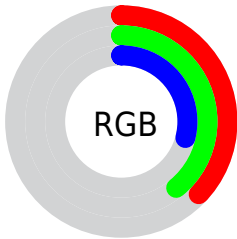

Distribution

- Red (37%)
- Green (39%)
- Blue (29%)