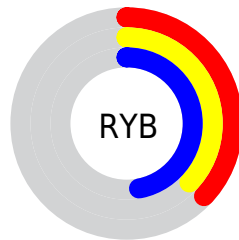

A 20% lighter version of the original color is  $61, 14.668, 293.203$ , and  $21, 14.875, 292.001$  is the 20% darker color. If you saturate the color by 10%, you get  $37, 22.232, 293.681$ , and if you desaturate by 10%, it is  $45, 7.228, 291.181$ .

# Distribution

Red (37%)

Green (37%)

Blue (47%)

Red (37%)

Yellow (37%)

Blue (47%)

Cyan (20%)