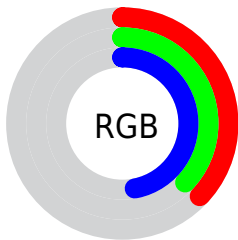

Distribution

Red (37%)

Green (37%)

Blue (47%)