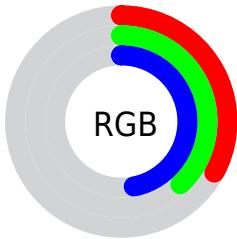

Distribution

- Red (33%)
- Green (38%)
- Blue (47%)