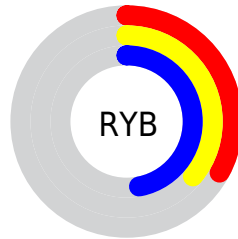

- Red (33%)
- Yellow (36%)
- Blue (47%)