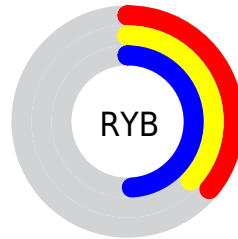

## Conversions Part 2

<b>Format</b>	<b>Color</b>
<b>R<sub>YB</sub></b>	93, 95, 124
Decimal	6119292
CIE Lab	41.00, 6.13, -16.50
CIE LCh	41, 17.607, 290.379
Yxy	11.8645, 0.2723, 0.2661
Android (android.graphics.Color)	4284309372 (0xFF5D5F7C)
YUV	97.7080, 12.9620, -4.1289
Hunter-Lab	34.4449, 2.6454, -11.3155

# Details

The CIELCh color **41, 17.607, 290.379** is a dark color, and the websafe version is hex **666699**. A complement of this color would be **51, 16.769, 104.992**, and the grayscale version is **41, 0.006, 296.813**.

A 20% lighter version of the original color is **61, 18.029, 291.039**, and **21, 17.571, 290.406** is the 20% darker color. If you saturate the color by 10%, you get **37, 25.103, 291.897**, and if you desaturate by 10%, it is **45, 10.392, 289.077**.

# Distribution

Red (36%)

Green (37%)

Blue (49%)

Red (36%)

Yellow (37%)

Blue (49%)

Cyan (25%)