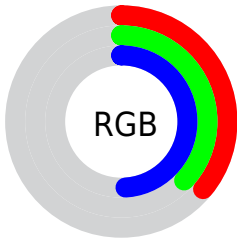

Distribution

Red (36%)

Green (37%)

Blue (49%)