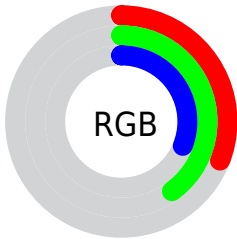

Distribution

- Red (31%)
- Green (40%)
- Blue (31%)