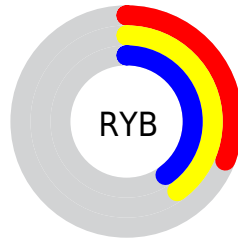

## Conversions Part 2

<b>Format</b>	<b>Color</b>
<b>R<sub>YB</sub></b>	79, 103, 103
Decimal	5203791
CIE Lab	41.00, -14.19, 10.69
CIE LCh	41, 17.769, 143.020
Yxy	11.8645, 0.3099, 0.3897
Android (android.graphics.Color)	4283393871 (0xFF4F674F)
YUV	93.0880, -6.9454, -12.3552
Hunter-Lab	34.4449, -11.3947, 8.3699

# Details

The CIELCh color **41, 17.769, 143.020** is a dark color, and the websafe version is hex **336666**. A complement of this color would be **37, 17.780, 325.633**, and the grayscale version is **39, 0.006, 296.813**.

A 20% lighter version of the original color is **61, 17.660, 142.447**, and **21, 18.005, 142.031** is the 20% darker color. If you saturate the color by 10%, you get **40, 25.344, 142.235**, and if you desaturate by 10%, it is **42, 10.128, 143.704**.

# Distribution

- Red (31%)
- Green (40%)
- Blue (31%)

- Red (31%)
- Yellow (40%)
- Blue (40%)

- Cyan (23%)
- Magenta (0%)
- Yellow (23%)
- Black (60%)

- Cyan (69%)
- Magenta (60%)
- Yellow (69%)