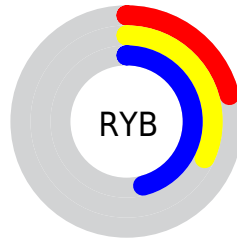

## Conversions Part 2

<b>Format</b>	<b>Color</b>
<b>RYB</b>	53, 81, 117
Decimal	3500149
CIELab	41.00, -13.13, -12.54
CIElCh	41, 18.156, 223.672
Yxy	11.8645, 0.2394, 0.2970
Android (android.graphics.Color)	4281690229 (0xFF356875)
YUV	90.2330, 13.1961, -32.6533
Hunter-Lab	34.4449, -10.7186, -7.7672

# Details

The CIELCh color **41, 18.156, 223.672** is a dark color, and the websafe version is hex **336666**. A complement of this color would be **34, 27.025, 40.231**, and the grayscale version is **38, 0.005, 296.813**.

A 20% lighter version of the original color is **61, 18.128, 224.076**, and **21, 17.005, 225.852** is the 20% darker color. If you saturate the color by 10%, you get **40, 20.318, 225.261**, and if you desaturate by 10%, it is **42, 15.567, 222.444**.

# Distribution

- Red (21%)
- Green (41%)
- Blue (46%)

- Red (21%)
- Yellow (32%)
- Blue (46%)

- Cyan (55%)
- Magenta (11%)
- Yellow (0%)
- Black (54%)

- Cyan (79%)
- Magenta (59%)
- Yellow (54%)