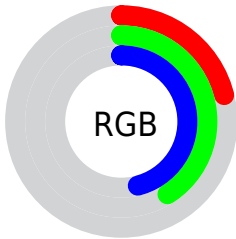

Distribution

- Red (21%)
- Green (41%)
- Blue (46%)