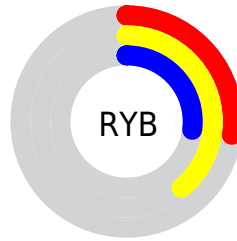

## Conversions Part 2

<b>Format</b>	<b>Color</b>
<b>R<sub>YB</sub></b>	68, 99, 69
Decimal	6447940
CIE <sub>Lab</sub>	41.00, -5.96, 17.54
CIE <sub>LCh</sub>	41, 18.521, 108.770
Yxy	11.8645, 0.3551, 0.4021
Android (android.graphics.Color)	4284638020 (0xFF626344)
YUV	95.1670, -13.3933, 2.4845
Hunter-Lab	34.4449, -5.9899, 11.7807

# Details

The CIELCh color  $41, 18.521, 108.770$  is a dark color, and the websafe version is hex  $666633$ . A complement of this color would be  $30, 19.882, 294.829$ , and the grayscale version is  $40, 0.006, 296.813$ .

A 20% lighter version of the original color is  $61, 18.933, 109.302$ , and  $21, 18.919, 108.981$  is the 20% darker color. If you saturate the color by 10%, you get  $41, 24.223, 107.937$ , and if you desaturate by 10%, it is  $41, 12.687, 109.629$ .

# Distribution

- Red (38%)
- Green (39%)
- Blue (27%)

- Red (27%)
- Yellow (39%)
- Blue (27%)

- Cyan (1%)
- Magenta (0%)
- Yellow (31%)
- Black (61%)

- Cyan (62%)
- Magenta (61%)
- Yellow (73%)