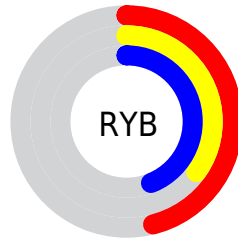

- Red (46%)
- Yellow (35%)
- Blue (44%)