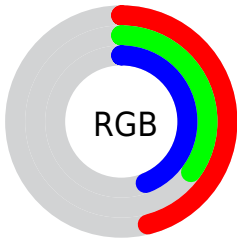

Distribution

- Red (46%)
- Green (35%)
- Blue (44%)