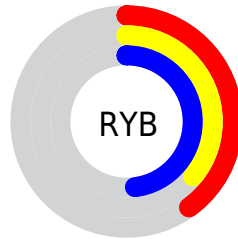

Conversions

Conversions Part 2

Format	Color
R_{YB}	101, 92, 122
Decimal	6642810
CIE Lab	41.00, 10.24, -15.57
CIE LCh	41, 18.633, 303.335
Yxy	11.8645, 0.2852, 0.2655
Android (android.graphics.Color)	4284832890 (0xFF655C7A)
YUV	98.1110, 11.7773, 2.5337
Hunter-Lab	34.4449, 5.7756, -10.4544

Details

The CIELCh color $41, 18.633, 303.335$ is a dark color, and the websafe version is hex 666699 . A complement of this color would be $50, 17.796, 120.444$, and the grayscale version is $42, 0.006, 296.813$.

A 20% lighter version of the original color is $61, 18.483, 303.386$, and $21, 18.632, 303.973$ is the 20% darker color. If you saturate the color by 10%, you get $37, 26.648, 304.094$, and if you desaturate by 10%, it is $45, 10.863, 302.652$.

Distribution

-  Red (40%)
-  Green (36%)
-  Blue (48%)

-  Red (40%)
-  Yellow (36%)
-  Blue (48%)

-  Cyan (17%)
-  Magenta (25%)
-  Yellow (0%)
-  Black (52%)

-  Cyan (60%)
-  Magenta (64%)
-  Yellow (52%)