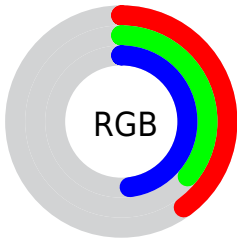

Distribution

- Red (40%)
- Green (36%)
- Blue (48%)