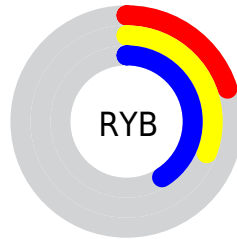

## Conversions Part 2

<b>Format</b>	<b>Color</b>
<b>RYB</b>	51, 78, 105
Decimal	3369321
CIELab	41.00, -17.81, -5.52
CIElCh	41, 18.651, 197.221
Yxy	11.8645, 0.2494, 0.3288
Android (android.graphics.Color)	4281559401 (0xFF336969)
YUV	88.8540, 7.9600, -33.1980
Hunter-Lab	34.4449, -13.6524, -2.0878

# Details

The CIELCh color **41, 18.651, 197.221** is a dark color, and the websafe version is hex **336666**. A complement of this color would be **28, 26.500, 24.790**, and the grayscale version is **38, 0.005, 296.813**.

A 20% lighter version of the original color is **61, 18.616, 197.761**, and **21, 17.463, 196.386** is the 20% darker color. If you saturate the color by 10%, you get **41, 21.101, 196.941**, and if you desaturate by 10%, it is **41, 15.740, 197.555**.

# Distribution

- Red (20%)
- Green (41%)
- Blue (41%)

- Red (20%)
- Yellow (31%)
- Blue (41%)

- Cyan (51%)
- Magenta (0%)
- Yellow (0%)
- Black (59%)

- Cyan (80%)
- Magenta (59%)
- Yellow (59%)