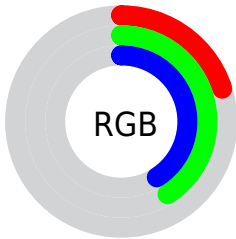

Distribution

- Red (20%)
- Green (41%)
- Blue (41%)