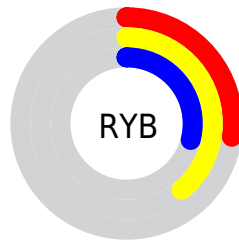

## Conversions Part 2

<b>Format</b>	<b>Color</b>
<b>RYB</b>	68, 100, 73
Decimal	6251588
CIELab	41.00, -7.85, 17.55
CIELCh	41, 19.221, 114.090
Yxy	11.8645, 0.3497, 0.4055
Android (android.graphics.Color)	4284441668 (0xFF5F6444)
YUV	94.8570, -13.2405, 0.1254
Hunter-Lab	34.4449, -7.2612, 11.7857

# Details

The CIELCh color  $[41, 19.221, 114.090]$  is a dark color, and the websafe version is hex  $666633$ . A complement of this color would be  $[30, 20.603, 299.030]$ , and the grayscale version is  $[40, 0.006, 296.813]$ .

A 20% lighter version of the original color is  $[61, 19.583, 114.071]$ , and  $[21, 19.083, 113.673]$  is the 20% darker color. If you saturate the color by 10%, you get  $[41, 25.003, 113.421]$ , and if you desaturate by 10%, it is  $[41, 13.303, 114.787]$ .

# Distribution

Red (37%)

Green (39%)

Blue (27%)

Red (27%)

Yellow (39%)

Blue (29%)

Cyan (5%)