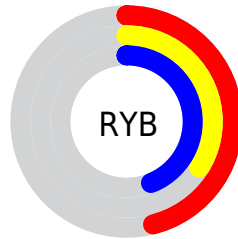

- Red (46%)
- Yellow (34%)
- Blue (44%)