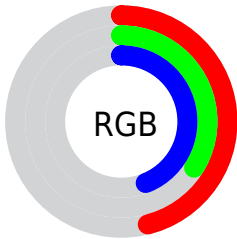

Distribution

- Red (46%)
- Green (34%)
- Blue (44%)