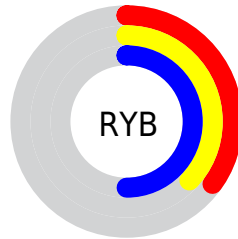

- Red (35%)
- Yellow (37%)
- Blue (50%)