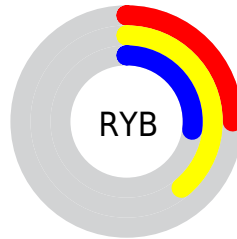

## Conversions Part 2

<b>Format</b>	<b>Color</b>
<b>R<sub>YB</sub></b>	65, 99, 68
Decimal	6316865
CIE <sub>Lab</sub>	41.00, -7.27, 18.97
CIE <sub>LCh</sub>	41, 20.317, 110.979
Yxy	11.8645, 0.3559, 0.4097
Android (android.graphics.Color)	4284506945 (0xFF606341)
YUV	94.2270, -14.4089, 1.5549
Hunter-Lab	34.4449, -6.8781, 12.4262

# Details

The CIELCh color  $41, 20.317, 110.979$  is a dark color, and the websafe version is hex  $666633$ . A complement of this color would be  $29, 21.956, 297.025$ , and the grayscale version is  $40, 0.006, 296.813$ .

A 20% lighter version of the original color is  $61, 20.623, 111.340$ , and  $21, 20.793, 111.220$  is the 20% darker color. If you saturate the color by 10%, you get  $41, 26.006, 110.231$ , and if you desaturate by 10%, it is  $41, 14.473, 111.759$ .

# Distribution

- Red (38%)
- Green (39%)
- Blue (25%)

- Red (25%)
- Yellow (39%)
- Blue (27%)

- Cyan (3%)
- Magenta (0%)
- Yellow (34%)
- Black (61%)

- Cyan (62%)
- Magenta (61%)
- Yellow (74%)