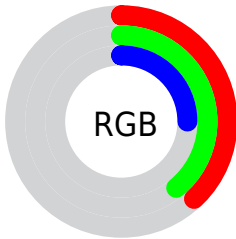

Distribution

- Red (38%)
- Green (39%)
- Blue (25%)