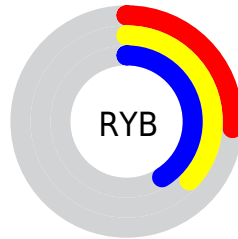

## Conversions Part 2

<b>Format</b>	<b>Color</b>
<b>RYB</b>	67, 95, 105
Decimal	4417872
CIELab	41.00, -19.45, 9.86
CIElCh	41, 21.805, 153.116
Yxy	11.8645, 0.2928, 0.3945
Android (android.graphics.Color)	4282607952 (0xFF436950)
YUV	90.7880, -5.3185, -20.8621
Hunter-Lab	34.4449, -14.6480, 7.9188

# Details

The CIELCh color **41, 21.805, 153.116** is a dark color, and the websafe version is hex **336666**. A complement of this color would be **34, 22.149, 338.683**, and the grayscale version is **39, 0.005, 296.813**.

A 20% lighter version of the original color is **61, 21.735, 153.324**, and **21, 21.745, 153.073** is the 20% darker color. If you saturate the color by 10%, you get **40, 27.595, 152.034**, and if you desaturate by 10%, it is **42, 15.844, 154.067**.

# Distribution

Red (26%)

Green (41%)

Blue (31%)

Red (26%)

Yellow (37%)

Blue (41%)

Cyan (36%)