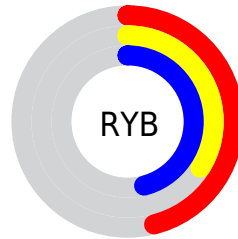

## Conversions Part 2

<b>Format</b>	<b>Color</b>
<b>R<sub>YB</sub></b>	117, 87, 118
Decimal	7690102
CIE <sub>Lab</sub>	41.00, 18.17, -12.78
CIE <sub>LCh</sub>	41, 22.214, 324.885
Yxy	11.8645, 0.3141, 0.2668
Android (android.graphics.Color)	4285880182 (0xFF755776)
YUV	99.5040, 9.1185, 15.3440
Hunter-Lab	34.4449, 12.1092, -7.9753

# Details

The CIELCh color  $41, 22.214, 324.885$  is a dark color, and the websafe version is hex  $996699$ . A complement of this color would be  $47, 22.172, 141.980$ , and the grayscale version is  $42, 0.006, 296.813$ .

A 20% lighter version of the original color is  $61, 22.127, 324.630$ , and  $21, 22.434, 324.393$  is the 20% darker color. If you saturate the color by 10%, you get  $38, 30.552, 325.366$ , and if you desaturate by 10%, it is  $44, 13.742, 324.384$ .

# Distribution

Red (46%)

Green (34%)

Blue (46%)

Red (46%)

Yellow (34%)

Blue (46%)

Cyan (1%)