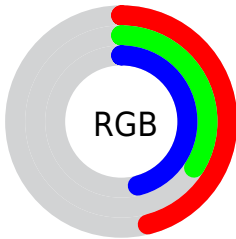

Distribution

Red (46%)

Green (34%)

Blue (46%)